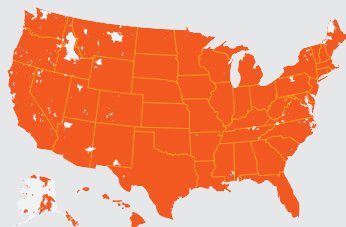

Consumer Cellular®

BIG WIRELESS COVERAGE, WITHOUT BIG WIRELESS COST.

Plans start at just \$20/month.

Switch & Save Today. **877-871-1189**

100% U.S. BASED CUSTOMER SERVICE.

All of our support teams are just a call or click away.

PREMIUM NATIONWIDE 5G COVERAGE.

Get the exact same nationwide coverage as the largest carriers, including 5G for up to half the cost.