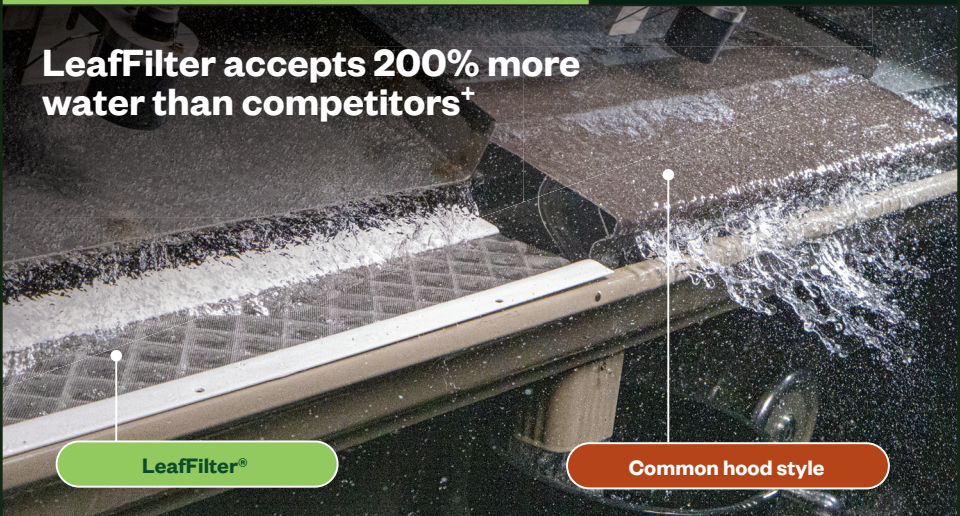

# Tested and proven gutter protection.

## LeafFilter accepts 200% more water than competitors<sup>+</sup>

LeafFilter®

Common hood style