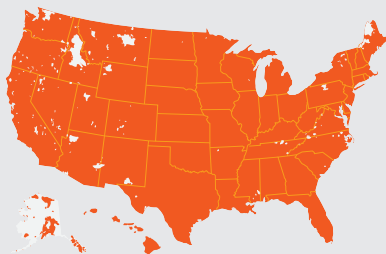

Consumer Cellular®

BIG WIRELESS COVERAGE, WITHOUT BIG WIRELESS COST.

Plans start at just \$20/month.

Switch & Save Today. **844-802-2125**

100% U.S. BASED CUSTOMER SERVICE.

All of our support teams are just a call or click away.

PREMIUM NATIONWIDE 5G COVERAGE.

Get the exact same nationwide coverage as the largest carriers, including 5G for up to half the cost.