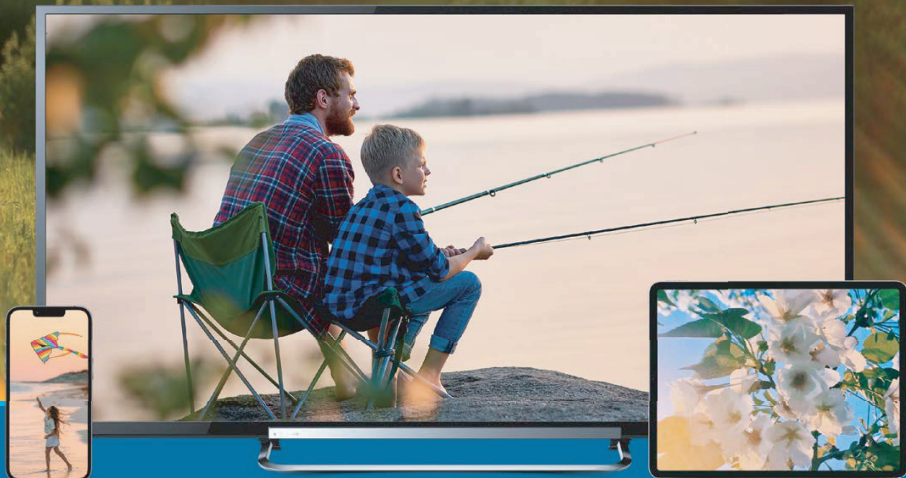

DIRECTV

DON'T COMPROMISE.

GET DIRECTV.

GET THE UNMATCHED ENTERTAINMENT EXPERIENCE THAT ONLY DIRECTV CAN DELIVER

- **Your favorite live TV, shows and news – local channels included**
  Local channels may not be available in all areas. Device may need to be in billing region in order to view local channels.
- **Catch your favorite live games with DIRECTV – leader in sports**
  Claim based on offering of Nat'l and Regional Sports Networks. RSNs avail. with CHOICE package or higher. Availability of RSNs varies by ZIP code and package.
- **99% signal reliability* plus exclusive Signal Saver™ technology***
  *Based on Nationwide Study of representative cities. **Requires HD DVR (model HR44 or later) connected to high-speed internet.

CHOICE™ PACKAGE
2-YEAR LOW PRICE GUARANTEE

$84^{99*}
/MO.
for 24 months
+ taxes and fees

Contact your local DIRECTV dealer!

855-970-1109