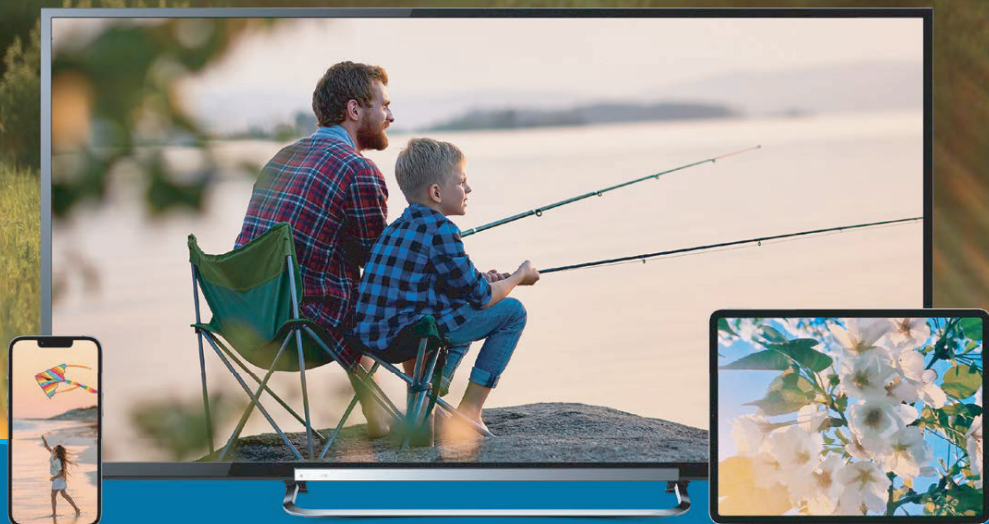

DIRECTV

DON'T COMPROMISE. GET DIRECTV.

GET THE UNMATCHED ENTERTAINMENT EXPERIENCE THAT ONLY DIRECTV CAN DELIVER

- **Your favorite live TV, shows and news – local channels included**
  Local channels may not be available in all areas. Device may need to be in billing region in order to view local channels.
- **Catch your favorite live games with DIRECTV – leader in sports**
  Claim based on offering of Nat'l and Regional Sports Networks. RSNs avail. with CHOICE package or higher. Availability of RSNs varies by ZIP code and package.
- **99% signal reliability* plus exclusive Signal Saver™ technology****
  *Based on Nationwide Study of representative cities. **Requires HD DVR (model HR44 or later) connected to high-speed internet.

CHOICE™ PACKAGE
2-YEAR LOW PRICE GUARANTEE

$84^{99*}
MO.
for 24 months
+ taxes and fees

Contact your local DIRECTV dealer!

844-230-2241