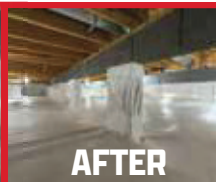

CRACKS IN THE BASEMENT?

WE CAN HELP
WITH THAT!

ACCULEVEL
FOUNDATION EXPERTS

CALL 844-817-7029

WE CAN HELP WITH

BASEMENT
WATERPROOFING

FOUNDATION REPAIR

SUMP PUMP
INSTALLATION

HOME INSPECTIONS

CRAWL SPACE
ENCAPSULATION

CONCRETE LEVELING

BEFORE

AFTER

BEFORE

AFTER

EASY FINANCING OPTIONS AVAILABLE!