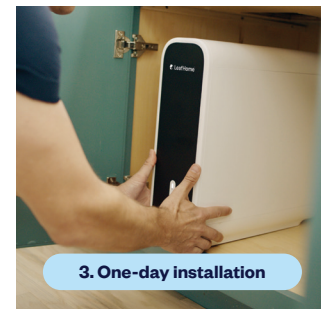

Better Water in 3 Simple Steps

Save up to

25% off

A custom whole-home water system*

1 (877) 363-1676

Promo: 402 - Exp: 06/30/26

*Promotional offer includes 15% off plus an additional 10% off for qualified veterans and/or seniors. One coupon per household. No obligation estimate valid for 1 year. MI 262100627, MN PC799379, NC 87823, L.33946, PA PA172050, TX 44085, WI 1423690