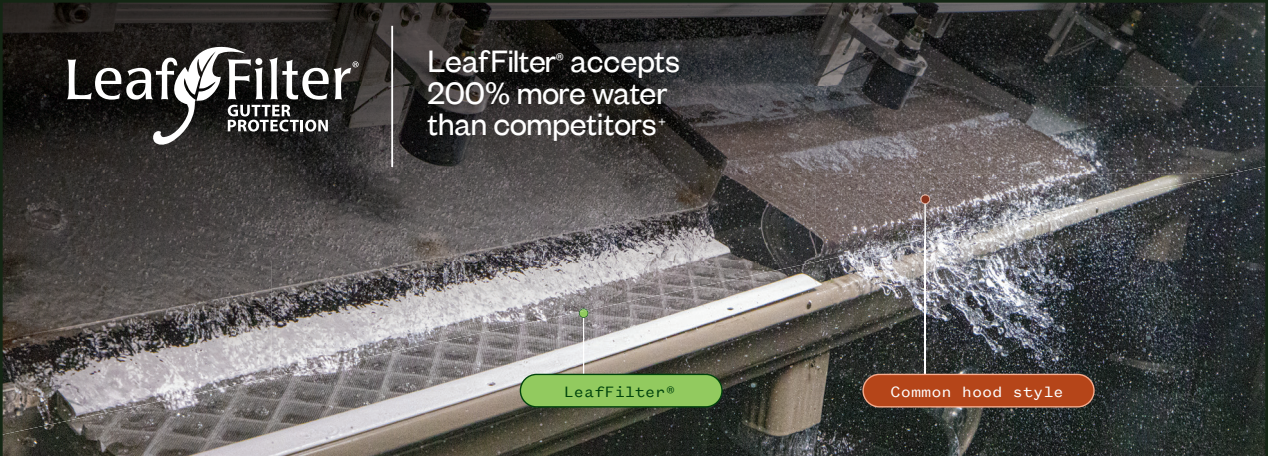

LeafFilter® accepts 200% more water than competitors*

LeafFilter®

Common hood style

America's #1 gutter protection¹

Tested and proven, see how LeafFilter stacks up against other leading options — and why it's trusted by over 1 million homeowners.

LeafFilter®

Does not disturb shingles

Attaches to existing gutters

Surgical grade micromesh

Aesthetic profile

Common hood style

Can disturb shingles/ void warranty

New gutters required

Cheap, flimsy materials

Larger, bulkier profile