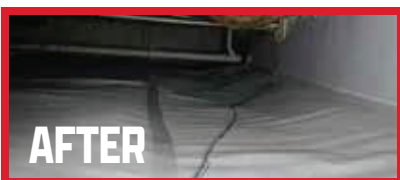

CRACKS IN THE BASEMENT?

WE CAN HELP
WITH THAT!

CALL 855-868-5836

ACCULEVEL YOUR
FOUNDATION REPAIR &
WATERPROOFING EXPERTS

WE CAN HELP WITH

BASEMENT
WATERPROOFING

FOUNDATION REPAIR

SUMP PUMP
INSTALLATION