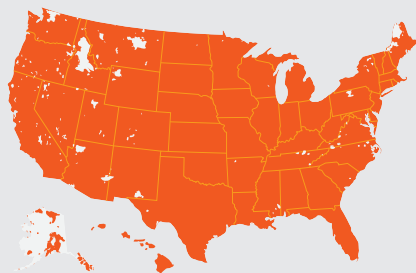

Consumer Cellular®

BIG WIRELESS COVERAGE, WITHOUT BIG WIRELESS COST.

Plans start at just **$20/month.**

Switch & Save Today. **844-640-3445**

100% U.S. BASED CUSTOMER SERVICE.

All of our support teams are just a call or click away.

PREMIUM NATIONWIDE 5G COVERAGE.

Get the exact same nationwide coverage as the largest carriers, including 5G for up to half the cost.