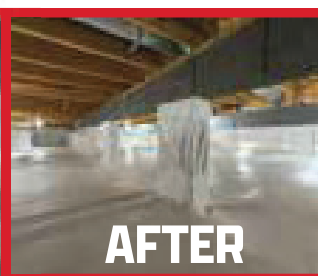

CRACKS IN THE BASEMENT?

WE CAN HELP
WITH THAT!

ACCULEVEL
FOUNDATION EXPERTS

CALL 844-961-0634

WE CAN HELP WITH

BASEMENT
WATERPROOFING

FOUNDATION REPAIR

SUMP PUMP
INSTALLATION

HOME INSPECTIONS

CRAWL SPACE
ENCAPSULATION

CONCRETE LEVELING

BEFORE

AFTER

BEFORE

AFTER

EASY FINANCING OPTIONS AVAILABLE!