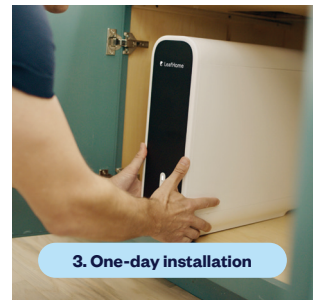

3. One-day installation

"As a mom with two young daughters, and a doula who stresses the importance of hydration, providing my family and clients with safer, cleaner water is very important to me. I'm grateful for companies like Leaf Home that understand my needs and can provide the right solutions."

Emmy Robins
Homeowner