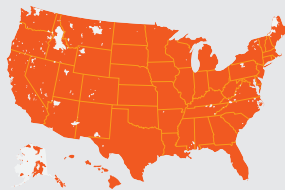

Consumer Cellular®

BIG WIRELESS COVERAGE, WITHOUT BIG WIRELESS COST.

Plans start at just \$20/month.

Switch & Save Today. **888-905-3372**

100% U.S. BASED CUSTOMER SERVICE.

All of our support teams are
just a call or click away.

PREMIUM NATIONWIDE 5G COVERAGE.

Get the exact same nationwide coverage
as the largest carriers, including 5G for
up to half the cost.