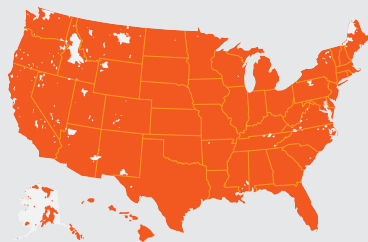

Consumer Cellular®

BIG WIRELESS COVERAGE, WITHOUT BIG WIRELESS COST.

Plans start at just \$20/month.

Switch & Save Today. **888-494-1215**

100% U.S. BASED CUSTOMER SERVICE.

All of our support teams are just a call or click away.

PREMIUM NATIONWIDE 5G COVERAGE.

Get the exact same nationwide coverage as the largest carriers, including 5G for up to half the cost.