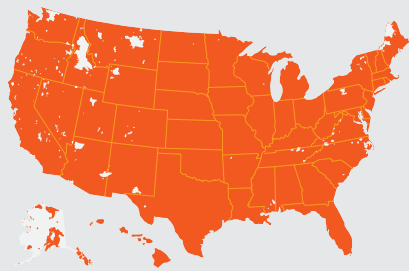

Consumer Cellular®

BIG WIRELESS COVERAGE, WITHOUT BIG WIRELESS COST.

Plans start at just **\$20/month**.

Switch & Save Today. **844-459-2155**

100% U.S. BASED CUSTOMER SERVICE.

All of our support teams are
just a call or click away.

PREMIUM NATIONWIDE 5G COVERAGE.

Get the exact same nationwide coverage
as the largest carriers, including 5G for
up to half the cost.