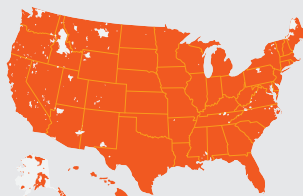

Consumer Cellular®

BIG WIRELESS COVERAGE, WITHOUT BIG WIRELESS COST.

Plans start at just \$20/month.

Switch & Save Today. **866-516-1150**

100% U.S. BASED CUSTOMER SERVICE.

All of our support teams are just a call or click away.

PREMIUM NATIONWIDE 5G COVERAGE.

Get the exact same nationwide coverage as the largest carriers, including 5G for up to half the cost.