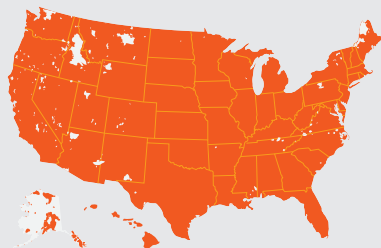

Consumer Cellular®

BIG WIRELESS COVERAGE, WITHOUT BIG WIRELESS COST.

Plans start at just \$20/month.

Switch & Save Today. **866-526-0321**

100% U.S. BASED CUSTOMER SERVICE.

All of our support teams are just a call or click away.

PREMIUM NATIONWIDE 5G COVERAGE.

Get the exact same nationwide coverage as the largest carriers, including 5G for up to half the cost.