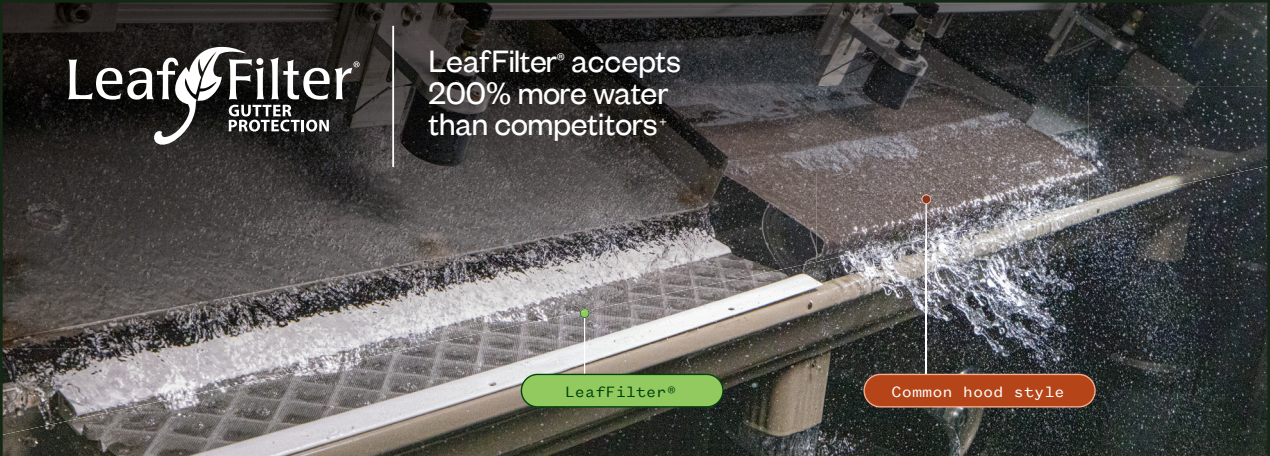

LeafFilter® accepts 200% more water than competitors*

LeafFilter®

Common hood style

America's #1 gutter protection¹

Tested and proven, see how LeafFilter stacks up against other leading options — and why it's trusted by over 1 million homeowners.

LeafFilter®

Does not disturb shingles

Attaches to existing gutters

Surgical grade micromesh

Aesthetic profile

Common hood style

Can disturb shingles/ void warranty

New gutters required

Cheap, flimsy materials

Larger, bulkier profile