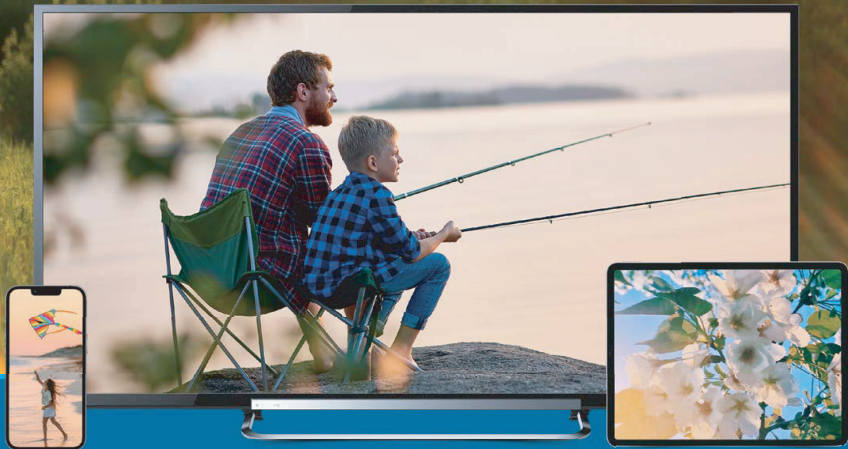

DIRECTV DON'T COMPROMISE. GET DIRECTV.

GET THE UNMATCHED ENTERTAINMENT
EXPERIENCE THAT ONLY DIRECTV CAN DELIVER

- **Your favorite live TV, shows and news – local channels included**
  Local channels may not be available in all areas. Device may need to be in billing region in order to view local channels.
- **Catch your favorite live games with DIRECTV – leader in sports**
  Claim based on offering of Nat'l and Regional Sports Networks. RSNs avail. with CHOICE package or higher. Availability of RSNs varies by ZIP code and package.
- **99% signal reliability* plus exclusive Signal Saver™ technology****
  *Based on Nationwide Study of representative cities. **Requires HD DVR (model HR44 or later) connected to high-speed internet.

CHOICE™ PACKAGE
2-YEAR LOW PRICE GUARANTEE

$84^{99*}
per month
+ taxes and fees

Contact your local DIRECTV dealer!

877-938-0369