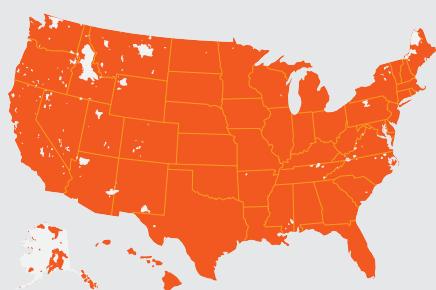

Consumer Cellular®

BIG WIRELESS COVERAGE, WITHOUT BIG WIRELESS COST.

Plans start at just \$20/month.

Switch & Save Today.

866-300-0340

100% U.S. BASED CUSTOMER SERVICE.

All of our support teams are just a call or click away.

PREMIUM NATIONWIDE 5G COVERAGE.

Get the exact same nationwide coverage as the largest carriers, including 5G for up to half the cost.