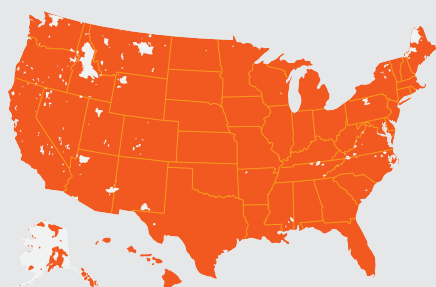

Consumer Cellular®

BIG WIRELESS COVERAGE, WITHOUT BIG WIRELESS COST.

Plans start at just \$20/month.

Switch & Save Today.

866-300-0340

100% U.S. BASED CUSTOMER SERVICE.

All of our support teams are just a call or click away.

PREMIUM NATIONWIDE 5G COVERAGE.

Get the exact same nationwide coverage as the largest carriers, including 5G for up to half the cost.