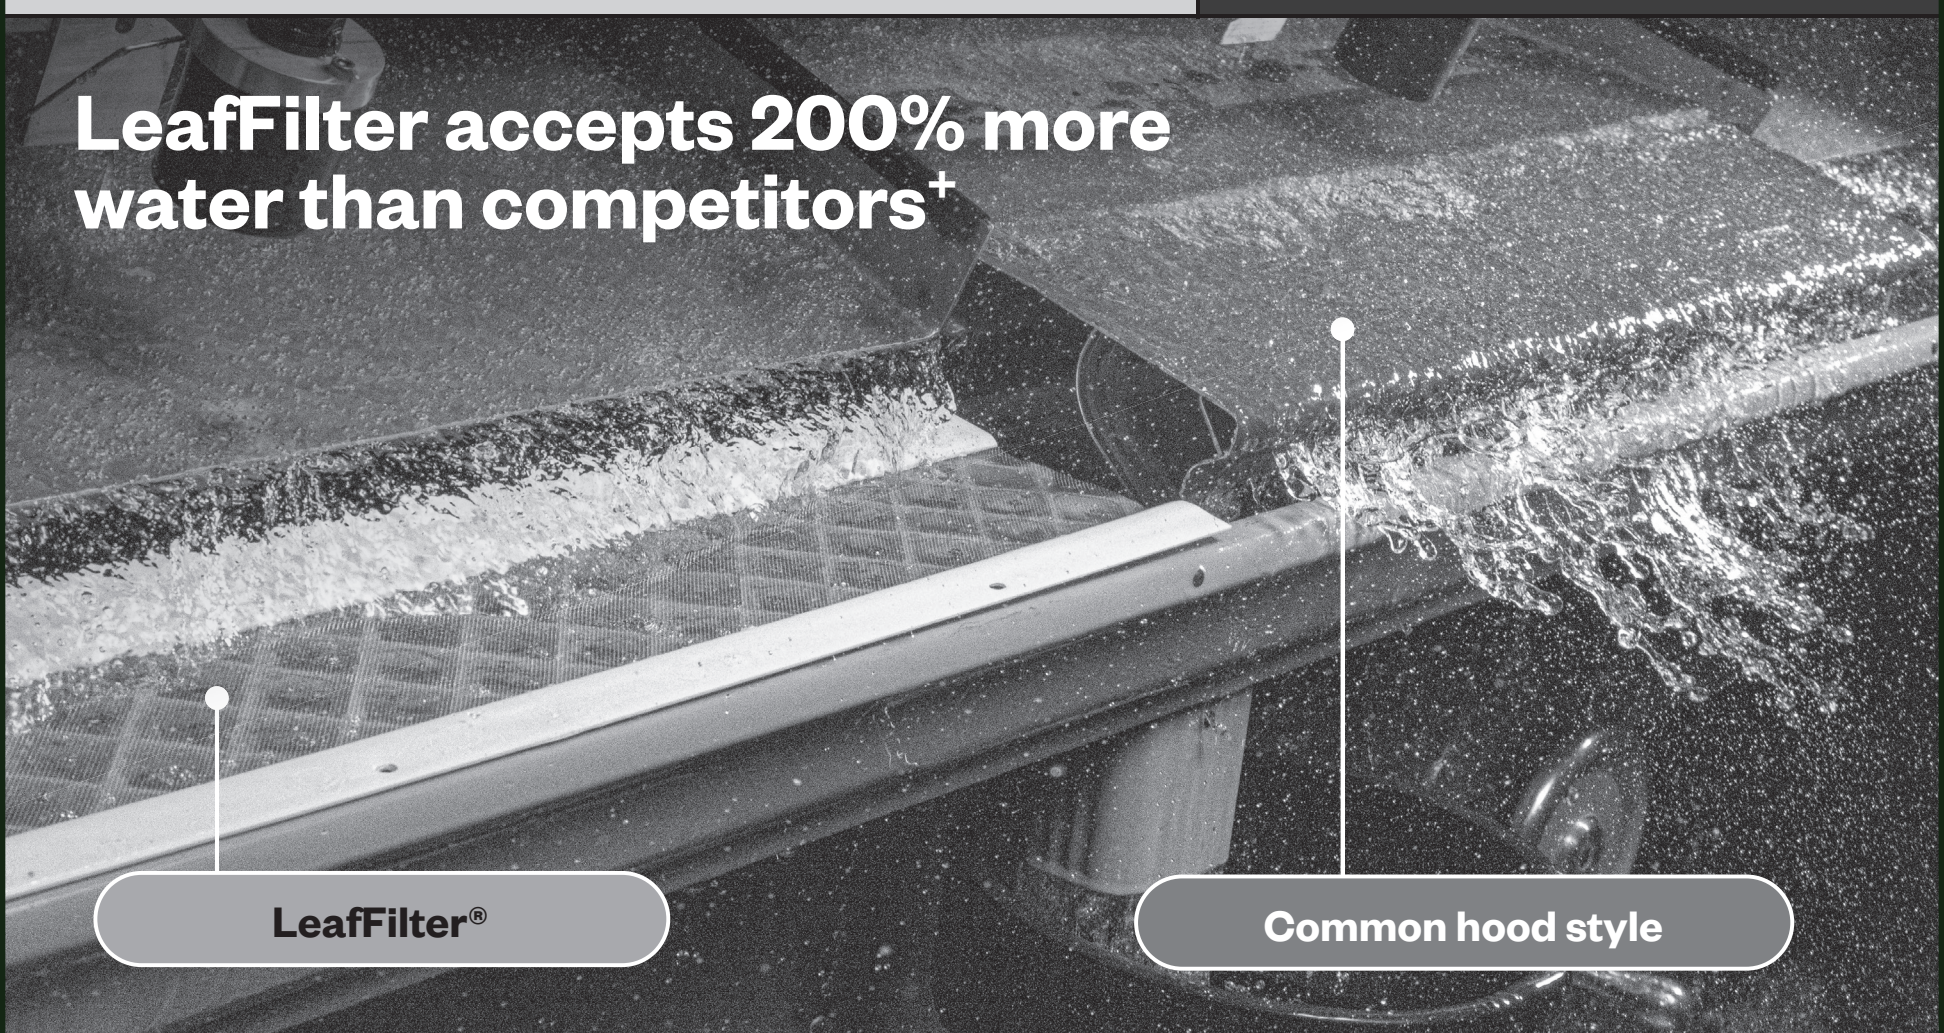

Tested and proven gutter protection.

LeafFilter accepts 200% more water than competitors⁺

LeafFilter®

Common hood style

America's #1 gutter protection¹

Tested and proven, see how LeafFilter stacks up against other leading options — and why it's trusted by over 1 million homeowners.

LeafFilter®

Filters 14+ gallons of water per minute

Does not disturb your shingles

Added to your existing gutter system

Surgical grade micromesh

Aesthetic profile

Common hood style

Can overflow during heavy rain