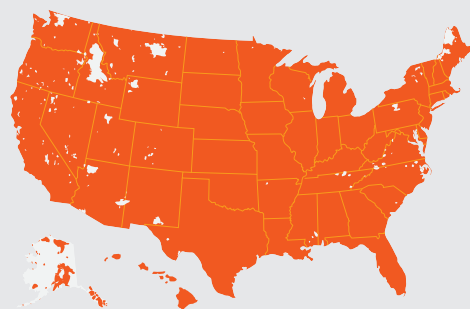

Consumer Cellular®

BIG WIRELESS COVERAGE, WITHOUT BIG WIRELESS COST.

Plans start at just \$20/month.

Switch & Save Today. **877-200-9261**

100% U.S. BASED CUSTOMER SERVICE.

All of our support teams are just a call or click away.

PREMIUM NATIONWIDE 5G COVERAGE.

Get the exact same nationwide coverage as the largest carriers, including 5G for up to half the cost.