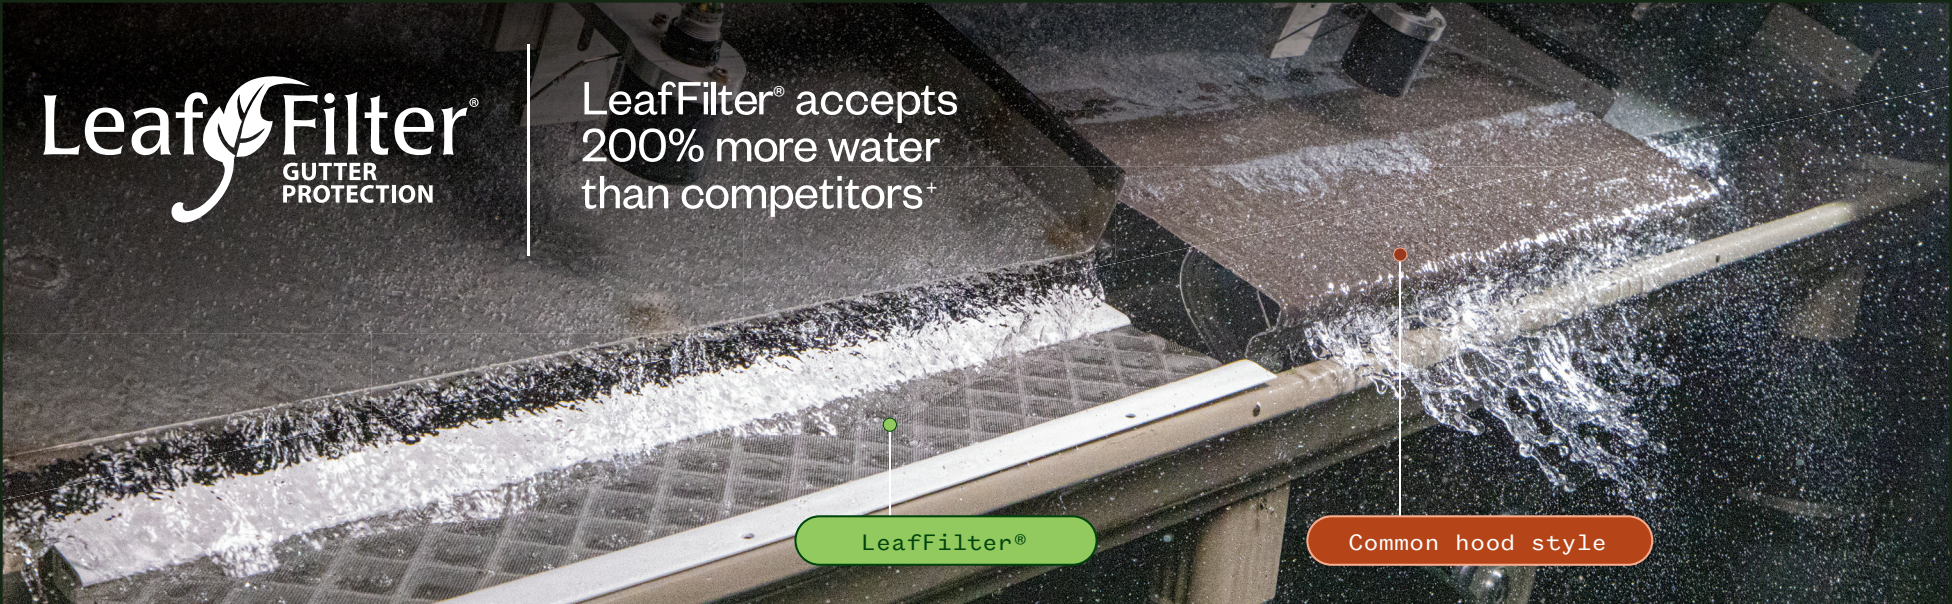

LeafFilter® accepts 200% more water than competitors⁺

LeafFilter®

Common hood style

America's #1 gutter protection¹

Tested and proven, see how LeafFilter stacks up against other leading options — and why it's trusted by over 1 million homeowners.

LeafFilter®

Does not disturb shingles

Attaches to existing gutters

Surgical grade micromesh

Aesthetic profile

Common hood style

Can disturb shingles/ void warranty

New gutters required