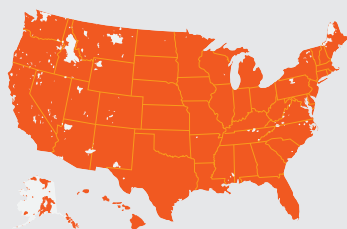

Consumer Cellular®

BIG WIRELESS COVERAGE, WITHOUT BIG WIRELESS COST.

Plans start at just \$20/month.

Switch & Save Today. **877-209-2138**

100% U.S. BASED CUSTOMER SERVICE.

All of our support teams are just a call or click away.

PREMIUM NATIONWIDE 5G COVERAGE.

Get the exact same nationwide coverage as the largest carriers, including 5G for up to half the cost.