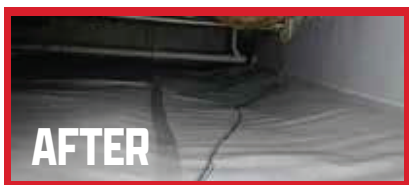

CRACKS IN THE BASEMENT?

WE CAN HELP
WITH THAT!

CALL 833-405-0416

**ACCULEVEL YOUR
FOUNDATION REPAIR &
WATERPROOFING EXPERTS**

WE CAN HELP WITH

- BASEMENT WATERPROOFING
- FOUNDATION REPAIR
- SUMP PUMP INSTALLATION
- HOME INSPECTIONS
- CRAWL SPACE ENCAPSULATION
- CONCRETE LEVELING