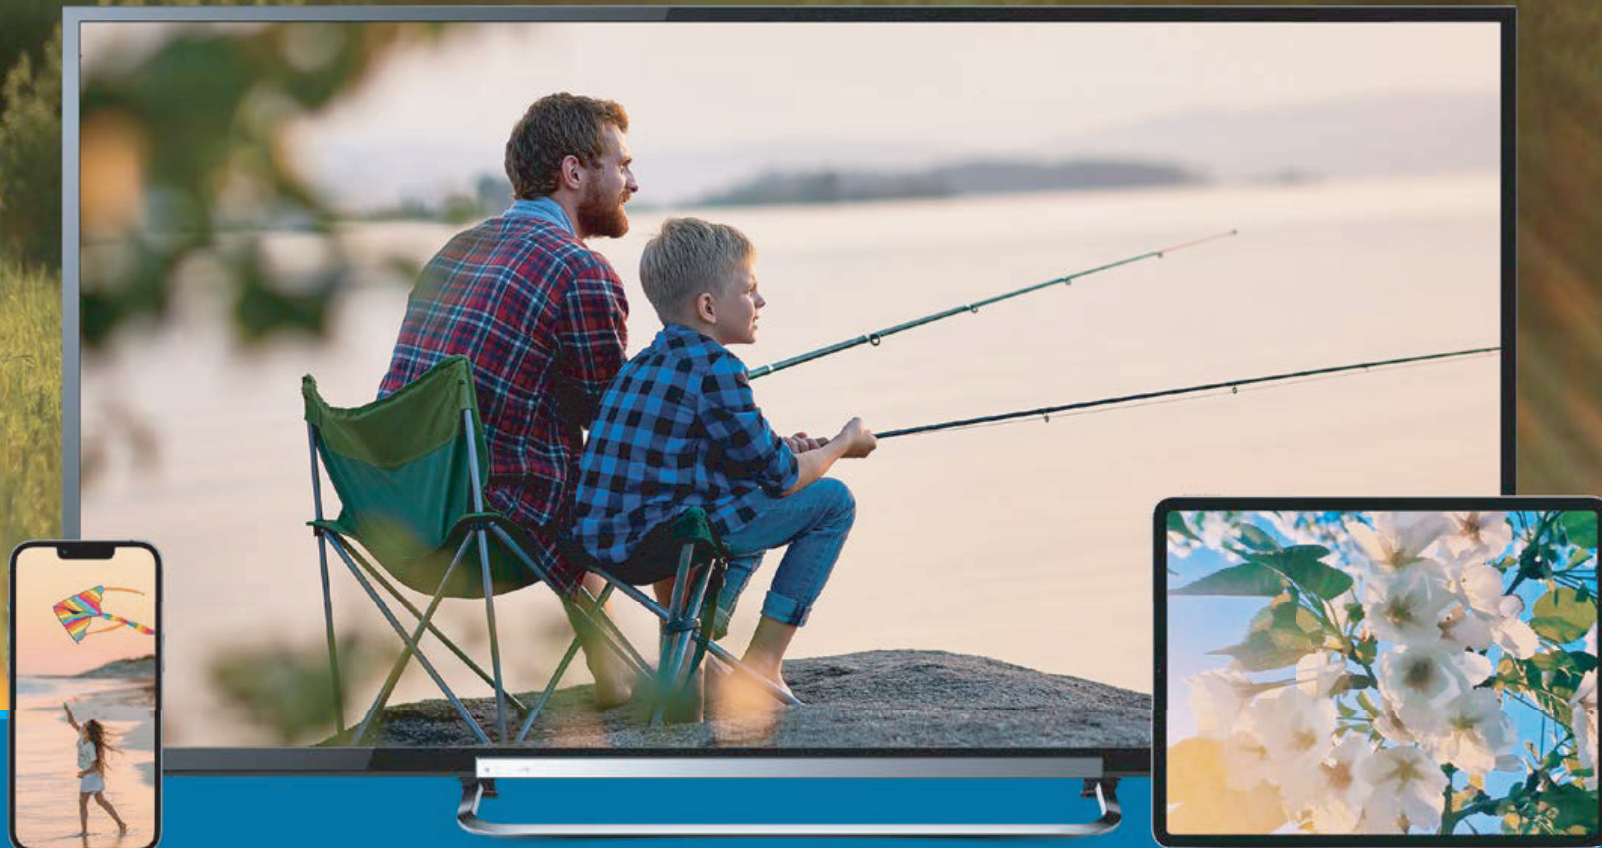

DIRECTV DON'T COMPROMISE. GET DIRECTV.

GET THE UNMATCHED ENTERTAINMENT EXPERIENCE THAT ONLY DIRECTV CAN DELIVER

- **Your favorite live TV, shows and news – local channels included**
  Local channels may not be available in all areas. Device may need to be in billing region in order to view local channels.
- **Catch your favorite live games with DIRECTV – leader in sports**
  Claim based on offering of Nat'l and Regional Sports Networks. RSNs avail. with CHOICE package or higher. Availability of RSNs varies by ZIP code and package.
- **99% signal reliability* plus exclusive Signal Saver™ technology****
  *Based on Nationwide Study of representative cities. **Requires HD DVR (model HR44 or later) connected to high-speed internet.

CHOICE™ PACKAGE 2-YEAR LOW PRICE GUARANTEE

$84⁹⁹
MO.
for 24 months
+ taxes and fees

Via Satellite requires 24-mo. agmt., AutoPay, and Paperless Bill. Advanced Receiver Service Fee $15/mo. and Regional Sports Fee up to $13.99/mo. are extra and apply.

Contact your local DIRECTV dealer!

833-637-7409