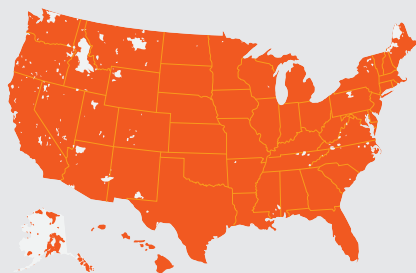

Consumer Cellular®

BIG WIRELESS COVERAGE, WITHOUT BIG WIRELESS COST.

Plans start at just $20/month.

Switch & Save Today. **833-686-6501**

100% U.S. BASED CUSTOMER SERVICE.

All of our support teams are just a call or click away.

PREMIUM NATIONWIDE 5G COVERAGE.

Get the exact same nationwide coverage as the largest carriers, including 5G for up to half the cost.