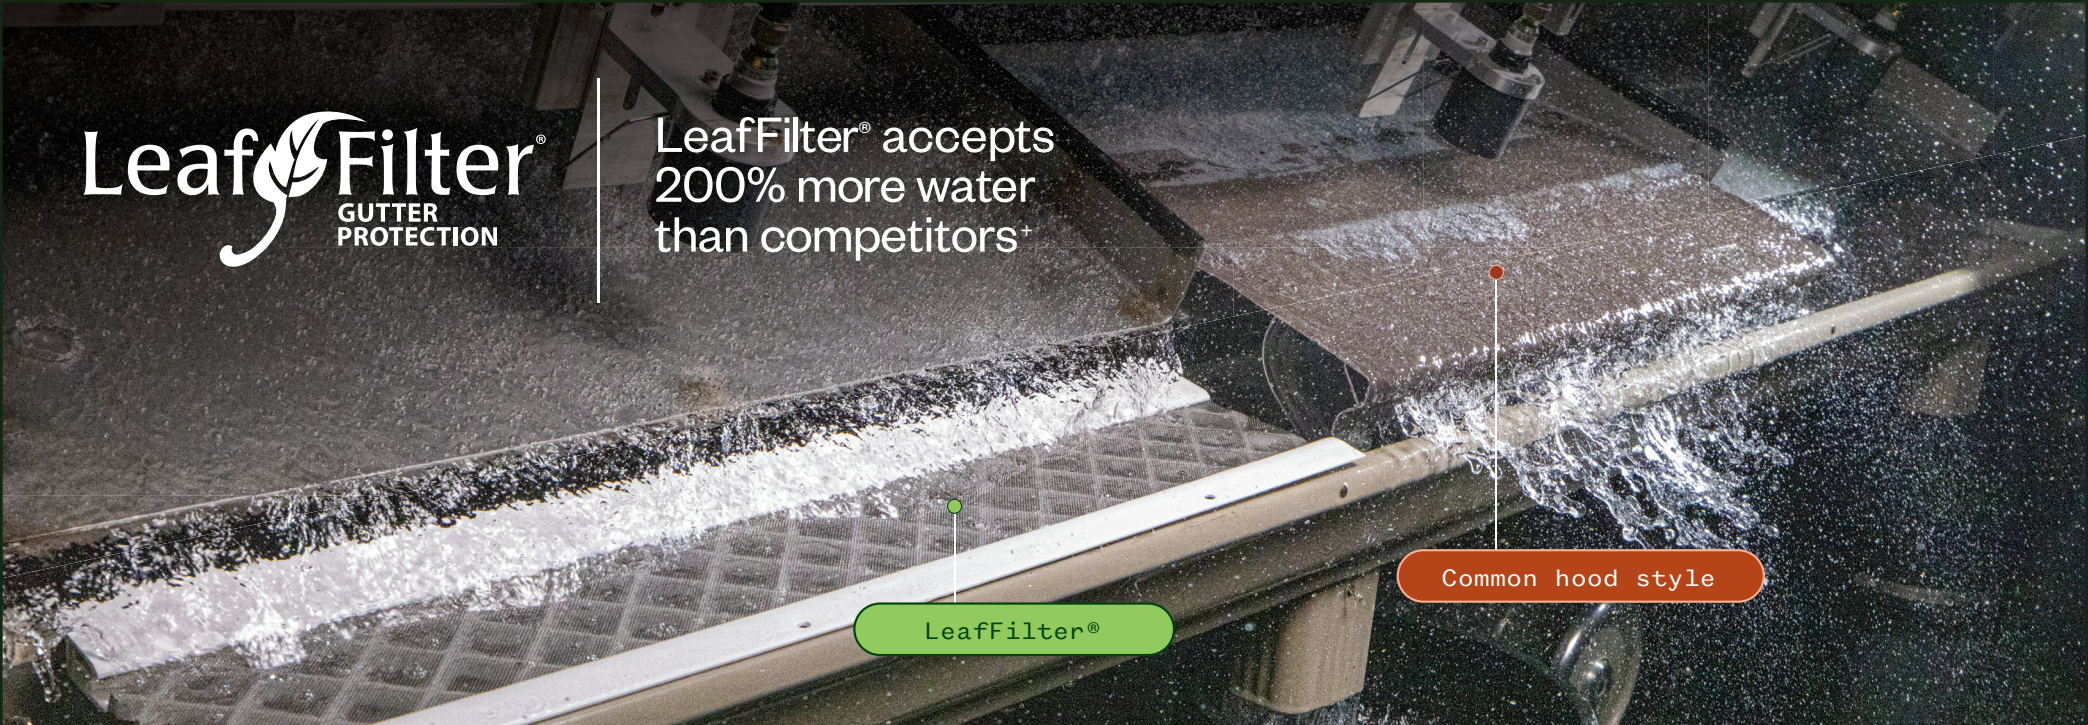

LeafFilter® accepts 200% more water than competitors⁺

LeafFilter®

Common hood style

America's #1 gutter protection¹

Tested and proven, see how LeafFilter stacks up against other leading options — and why it's trusted by over 1 million homeowners.

LeafFilter®

Does not disturb shingles

Attaches to existing gutters

Surgical grade micromesh

Aesthetic profile

Common hood style

Can disturb shingles/ void warranty

New gutters required