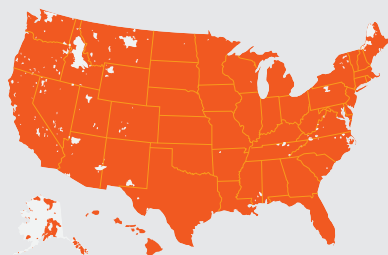

Consumer Cellular®

BIG WIRELESS COVERAGE, WITHOUT BIG WIRELESS COST.

Plans start at just \$20/month.

Switch & Save Today. **888-859-5458**

100% U.S. BASED CUSTOMER SERVICE.

All of our support teams are just a call or click away.

PREMIUM NATIONWIDE 5G COVERAGE.

Get the exact same nationwide coverage as the largest carriers, including 5G for up to half the cost.