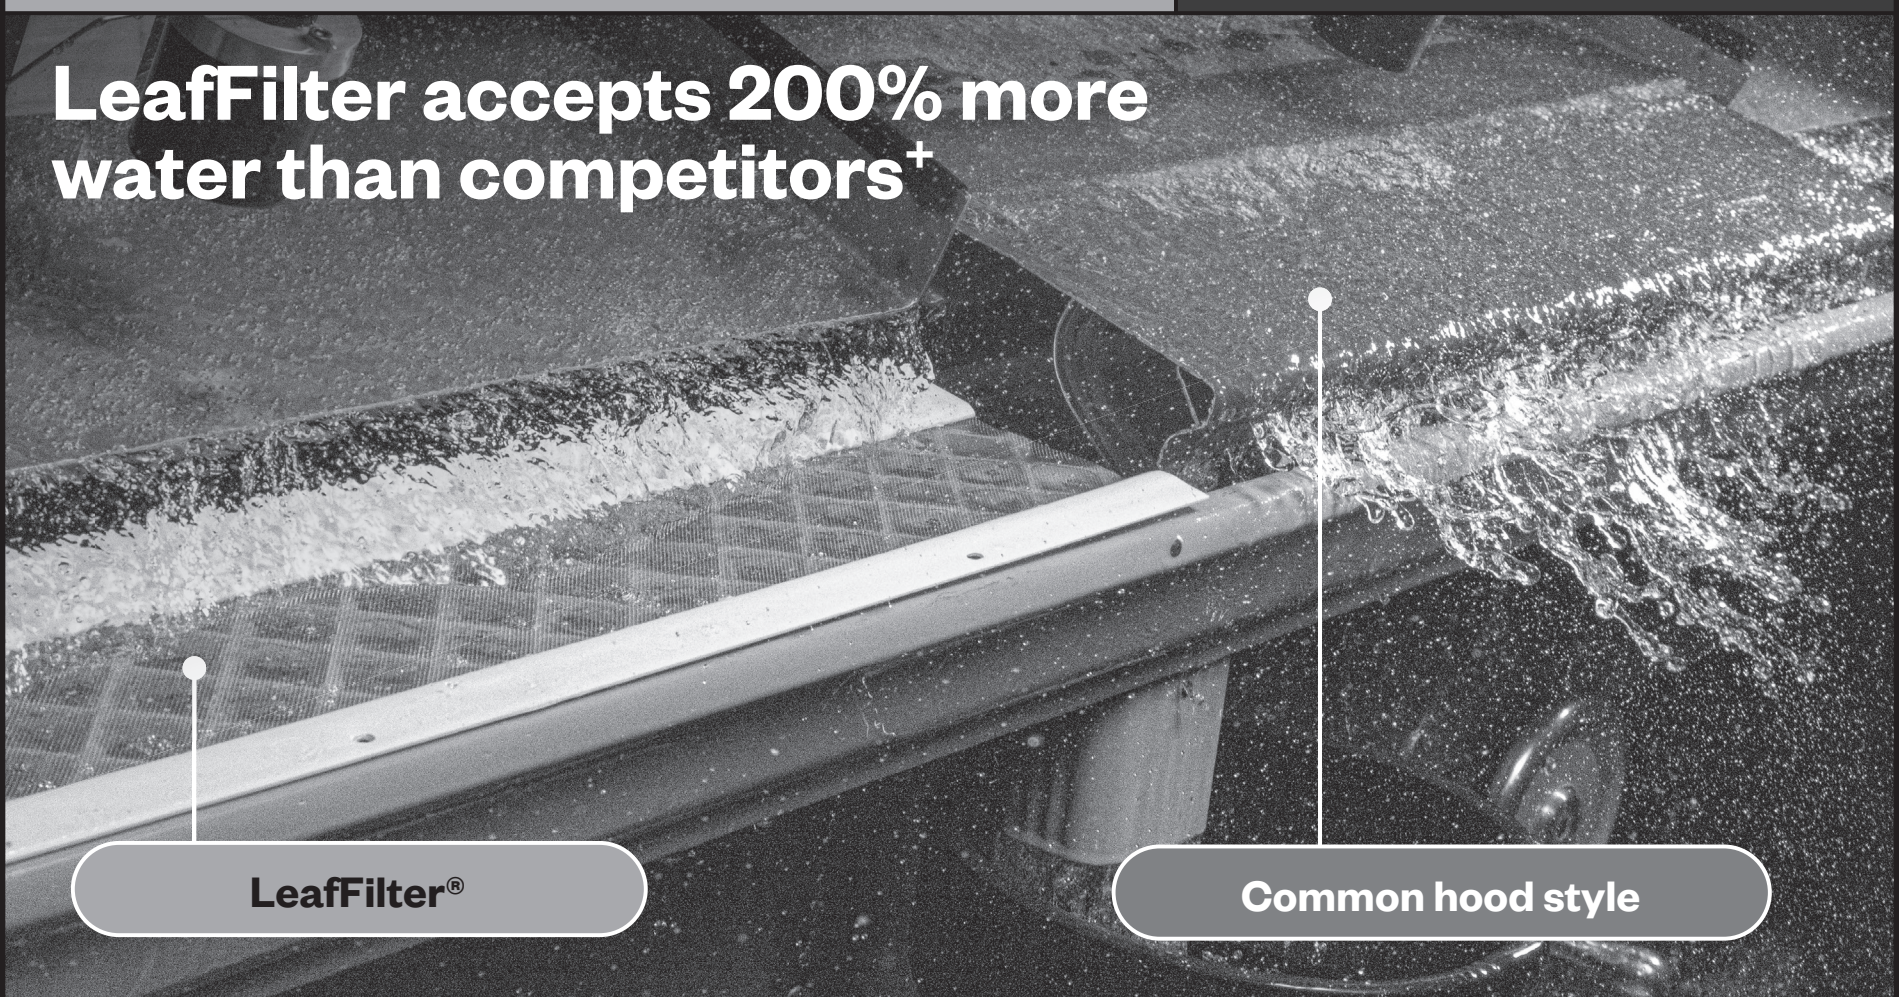

Tested and proven gutter protection.

LeafFilter accepts 200% more water than competitors⁺

LeafFilter®

Common hood style

America's #1 gutter protection¹

Tested and proven, see how LeafFilter stacks up against other leading options — and why it's trusted by over 1 million homeowners.

LeafFilter®

Filters 14+ gallons of water per minute

Does not disturb your shingles

Added to your existing gutter system

Surgical grade micromesh

Aesthetic profile

Common hood style

Can overflow during heavy rain