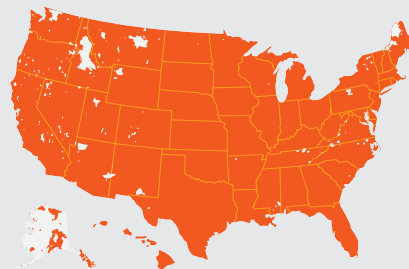

Consumer Cellular®

BIG WIRELESS COVERAGE, WITHOUT BIG WIRELESS COST.

Plans start at just $20/month.

Switch & Save Today. **844-983-4215**

100% U.S. BASED CUSTOMER SERVICE.

All of our support teams are just a call or click away.

PREMIUM NATIONWIDE 5G COVERAGE.

Get the exact same nationwide coverage as the largest carriers, including 5G for up to half the cost.