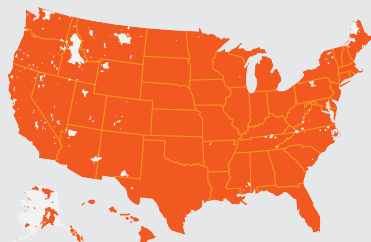

Consumer Cellular®

BIG WIRELESS COVERAGE, WITHOUT BIG WIRELESS COST.

Plans start at just $20/month.

Switch & Save Today. **844-983-4215**

100% U.S. BASED CUSTOMER SERVICE.

All of our support teams are just a call or click away.

PREMIUM NATIONWIDE 5G COVERAGE.

Get the exact same nationwide coverage as the largest carriers, including 5G for up to half the cost.